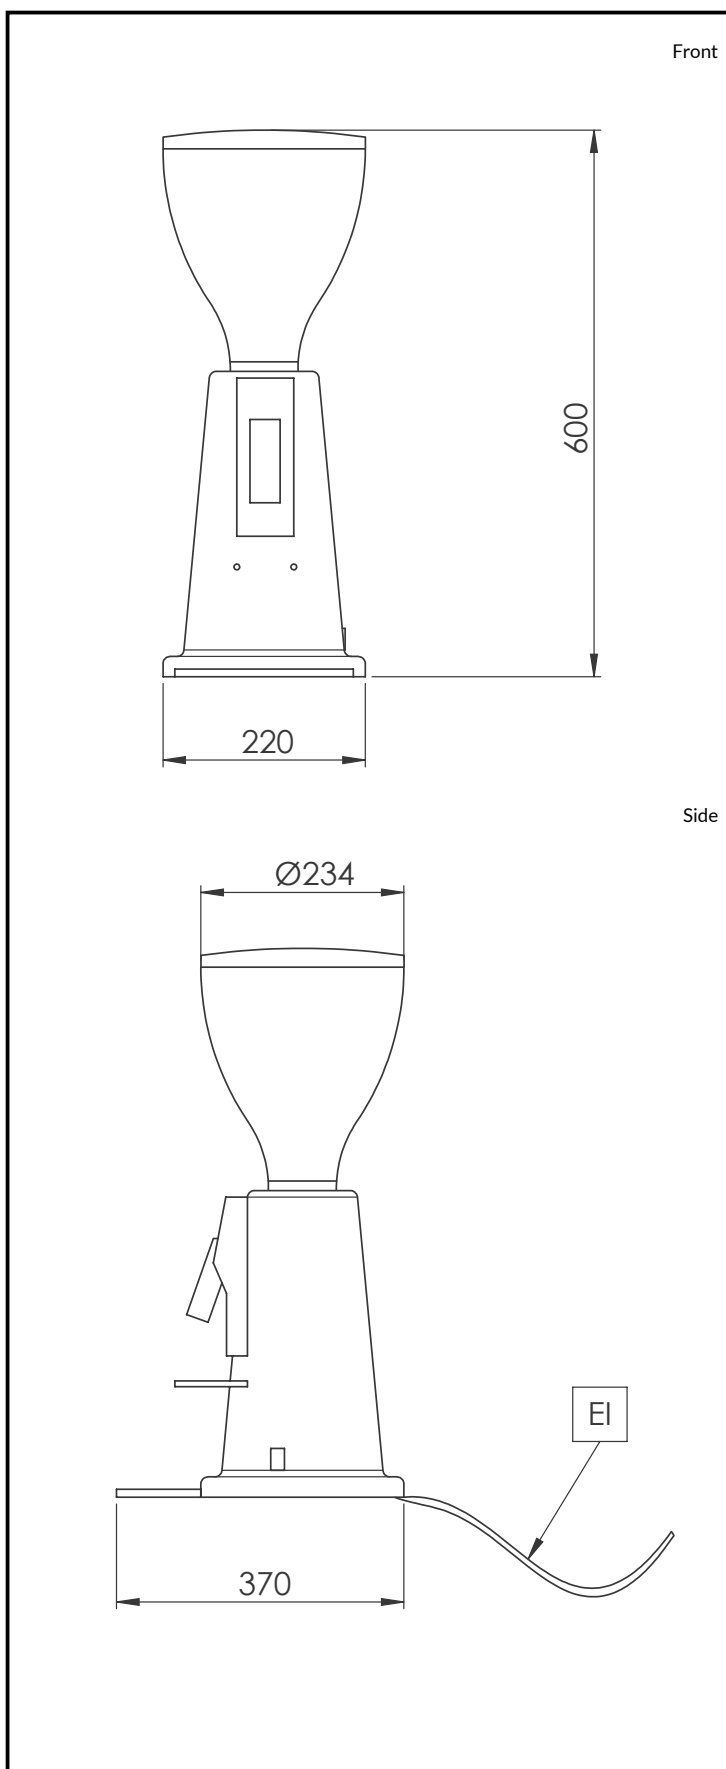

## Key Information:

External dimensions,

Width: 230 mm

External dimensions,

Depth: 370 mm

External dimensions,

Height: 600 mm

Net weight: 11 kg

Shipping weight: 13 kg

Shipping height: 700 mm

Shipping width: 440 mm

Shipping depth: 300 mm

Shipping volume: 0.09 m<sup>3</sup>

The company reserves the right to make modifications to the products without prior notice. All information correct at time of printing.